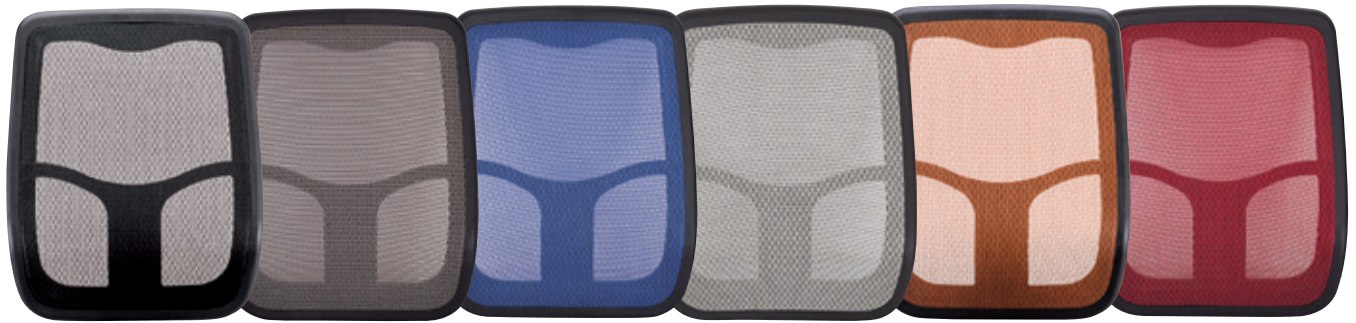

BACK STOCK COLORS

Black PM01    Charcoal PM05    Blue PM06    Silver PM07    Orange PM08    Red PM09

BACK SPECIAL ORDER COLORS

Green PM04    Burgundy PM03    White PM10

◀ **apollo synchro high-back**  
MTHB94

◀ **apollo multi-function high-back with seat slider**  
MFHB9SL

*shown with optional headrest HRAP99 \$62*

**BACK & HEADREST STOCK COLORS**

Black  
PM01

Charcoal  
PM05

Blue  
PM06

Silver  
PM07

Orange  
PM08