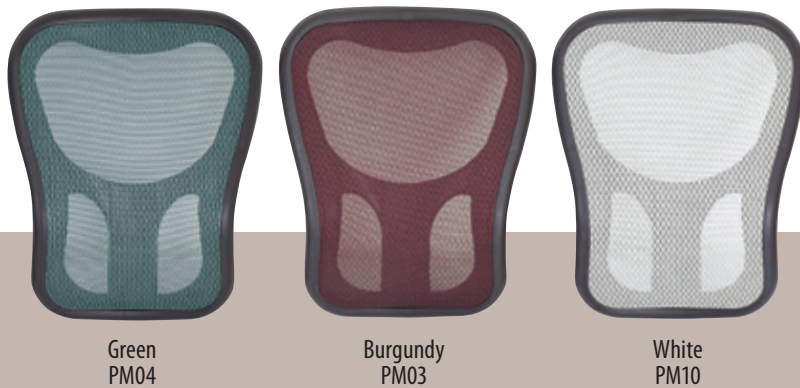

BACK STOCK COLORS

Black PM01    Charcoal PM05    Blue PM06    Silver PM07    Orange PM08    Red PM09

BACK SPECIAL ORDER COLORS

Green PM04    Burgundy PM03    White PM10

◀ **apollo synchro high-back**  
MTHB94

◀ **apollo multi-function high-back with seat slider**  
MFHB9SL

*shown with optional headrest HRAP99 \$62*

**BACK & HEADREST STOCK COLORS**

Black  
PM01

Charcoal  
PM05

Blue  
PM06

Silver  
PM07

Orange  
PM08

Red  
PM09

**BACK SPECIAL ORDER COLORS**

Green  
PM04

Burgundy  
PM03

White  
PM10

**HRAP99 optional headrest available in all stock colors.**

**BACK & HEADREST STOCK COLORS**

**BACK SPECIAL ORDER COLORS**