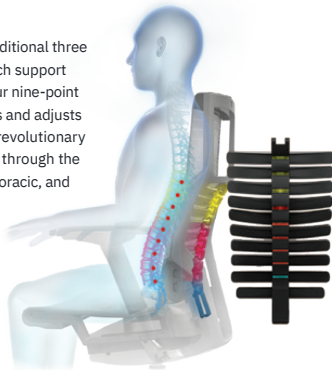

### Omni-Directional Support Chips

Double-winged chips provide enhanced support across the back muscle group.

### Intelligent Posture Assistance

Pressure-sensitive sensors assist with proper back posture and alignment.

### LIVEMOTION Lumbar Support

Lumbar tracking provides dynamic tilt control to support the lumbar and spine when tilting.

Compared with traditional three point systems which support only the lumbar, our nine-point Bionic Spine moves and adjusts with the body, for revolutionary structural support through the lumbar, sacrum, thoracic, and cervical regions.